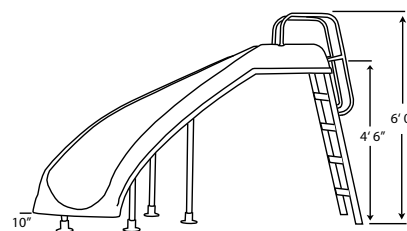

- 4'6" tall at the runway, 6' to the top of the handrails – perfect low profile design fits almost anywhere!
- GrandRapids™ water delivery—provides up to 20 gallons of water per minute for a thrilling ride!
- Available in right or left curves.
- Two-piece runway—boxes for easy shipping
- Hook up to a garden hose or plumb into pool return system.
- Accommodates sliders up to 250 lbs.
- This Slide Fully Complies with U.S. Consumer Product Safety Commission's Safety Standard For Swimming Pool Slides (16 CFR 1207)

AquaBlast - Enclosed ladder—for maximum safety

RocketRide - Open aluminum ladder offers real value at a lower price point!

AquaBlast™

RocketRide™

AquaBlast™ and RocketRide™

Actual product colors may vary

All installations must comply with all applicable local and national codes and installation must be completed in accordance with S.R.Smith installation instructions.