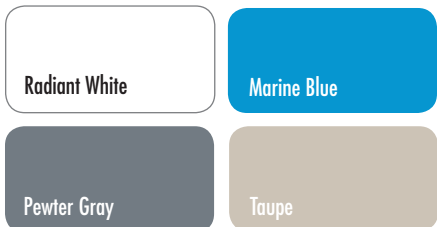

AquaBlast - Enclosed ladder—for maximum safety

RocketRide - Open aluminum ladder offers real value at a lower price point!

AquaBlast™

RocketRide™

AquaBlast™ and RocketRide™

Actual product colors may vary

All installations must comply with all applicable local and national codes and installation must be completed in accordance with S.R.Smith installation instructions.

AQUABLAST™ - ENCLOSED LADDER

Model No.	Curve	Color
623-209-5812	RT	Radiant White
623-209-5813	RT	Marine Blue
623-209-58120	RT	Pewter Gray
623-209-58110	RT	Taupe
623-209-5822	LT	Radiant White
623-209-5823	LT	Marine Blue
623-209-58220	LT	Pewter Gray
623-309-58210	LT	Taupe

ROCKETRIDE™ - OPEN ALUMINUM LADDER

Model No.	Curve	Color
622-209-5812	RT	Radiant White
622-209-5813	RT	Marine Blue
622-209-58120	RT	Pewter Gray
622-209-58110	RT	Taupe
622-209-5822	LT	Radiant White
622-209-5823	LT	Marine Blue
622-209-58220	LT	Pewter Gray
622-209-58210	LT	Taupe