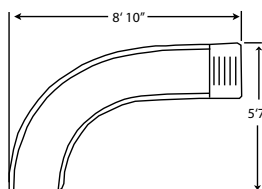

- 4'6" tall at the runway, 6' to the top of the handrails – perfect low profile design fits almost anywhere!
- GrandRapids™ water delivery—provides up to 20 gallons of water per minute for a thrilling ride!
- Available in right or left curves.
- Two-piece runway—boxes for easy shipping
- Hook up to a garden hose or plumb into pool return system.
- Accommodates sliders up to 250 lbs.
- This Slide Fully Complies with U.S. Consumer Product Safety Commission's Safety Standard For Swimming Pool Slides (16 CFR 1207)

AquaBlast - Enclosed ladder—for maximum safety

RocketRide - Open aluminum ladder offers real value at a lower price point!

AquaBlast™

RocketRide™

AquaBlast™ and RocketRide™

Actual product colors may vary

All installations must comply with all applicable local and national codes and installation must be completed in accordance with S.R.Smith installation instructions.